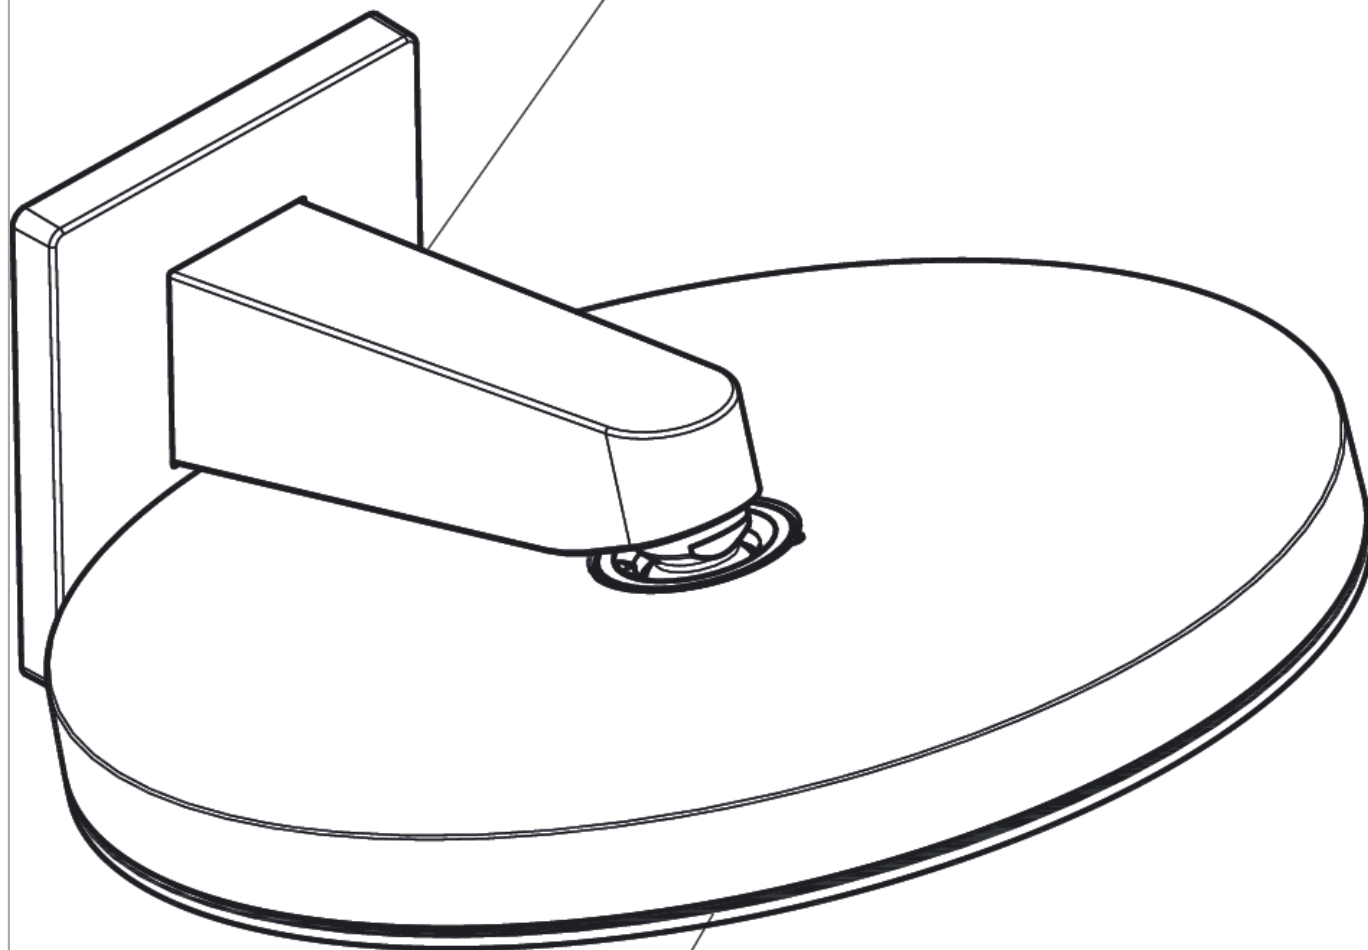

Pulsify

Wall connector for overhead shower 260

Surfaces: **Chrome** Article Number: **24149000**

Description

product features

- material: plastic
- connection type: G ½

Design awards

reddot winner 2021

Product image

Scale drawing

Pulsify**Wall connector for overhead shower 260**Surfaces: **Chrome** Article Number: **24149000**

Installation examples

Pulsify 260

24149XXX

**Pulsify 260 1jet**

24140XXX / 24141XXX