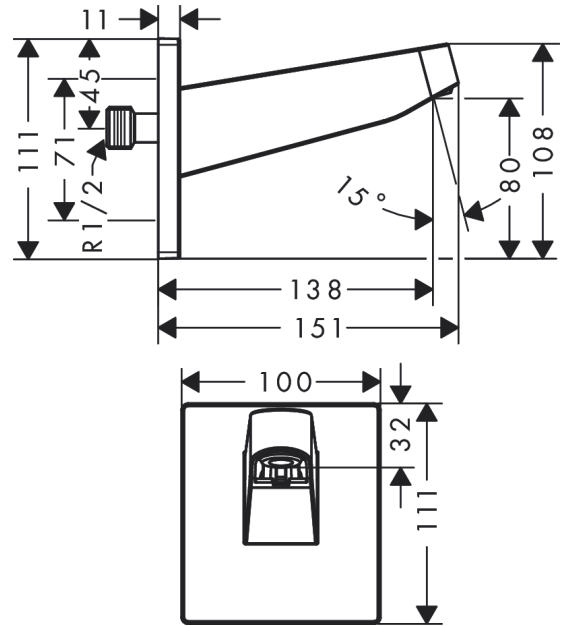

Pulsify

Wall connector for overhead shower 260

Surfaces: **Chrome** Article Number: **24149000**

Description

product features

- material: plastic
- connection type: G ½

Design awards

reddot winner 2021

Product image

Scale drawing

Pulsify**Wall connector for overhead shower 260**Surfaces: **Chrome** Article Number: **24149000**

Installation examples

Pulsify 260

24149XXX

**Pulsify 260 1jet**

24140XXX / 24141XXX